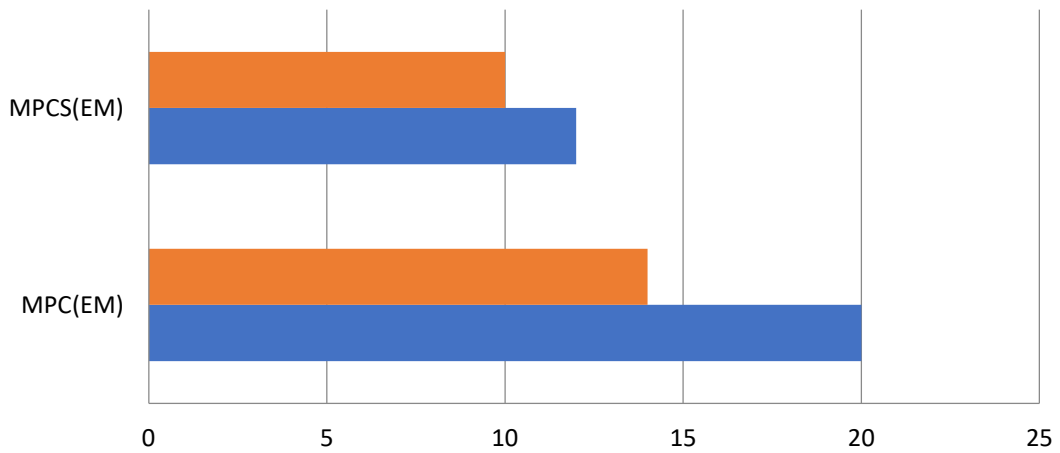

DEPARTMENT OF MATHEMATICS
RESULT ANALYSIS
2020 – 21

Sem 3

	MPC(EM)	MPCS(EM)
Passed	18	10
Appeared	21	12

Sem 4

	MPC(EM)	MPCS(EM)
Passed	14	10
Appeared	20	12

Sem 5 (Paper 5)

	MPC(EM)	MPCS(EM)
Passed	14	16
Appeared	21	21