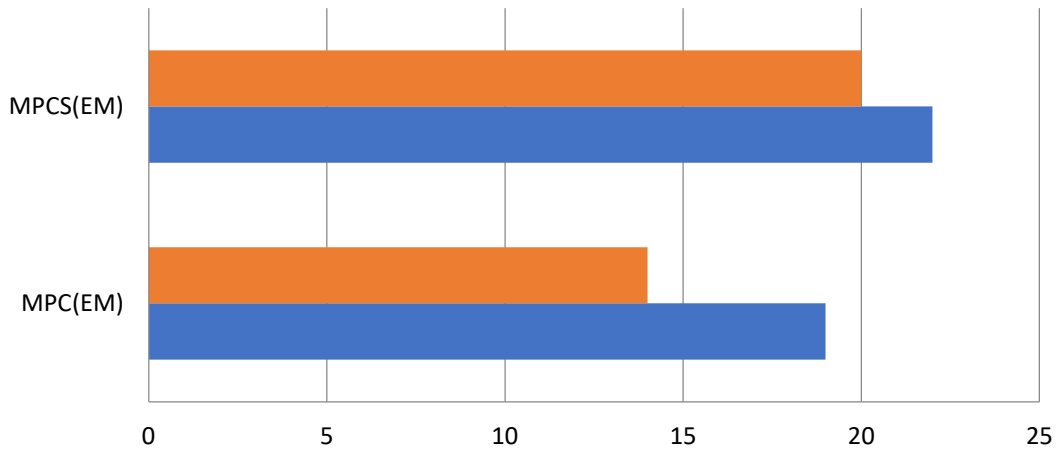

DEPARTMENT OF MATHEMATICS
RESULT ANALYSIS
2020 – 21

Sem 3

	MPC(EM)	MPCS(EM)
Passed	18	10
Appeared	21	12

Sem 4

	MPC(EM)	MPCS(EM)
Passed	14	10
Appeared	20	12

Sem 5 (Paper 5)

	MPC(EM)	MPCS(EM)
Passed	14	16
Appeared	21	21

Sem 5 (Paper 6)

	MPC(EM)	MPCS(EM)
Passed	20	18
Appeared	21	21

Sem 6 (Paper 7)

	MPC(EM)	MPCS(EM)
Passed	14	20
Appeared	19	22

Sem 6 (Paper 8A)

	MPC(EM)	MPCS(EM)
Passed	12	14
Appeared	19	22

Sem 6 (Paper 8B)

	MPC(EM)	MPCS(EM)
Passed	18	20
Appeared	19	22