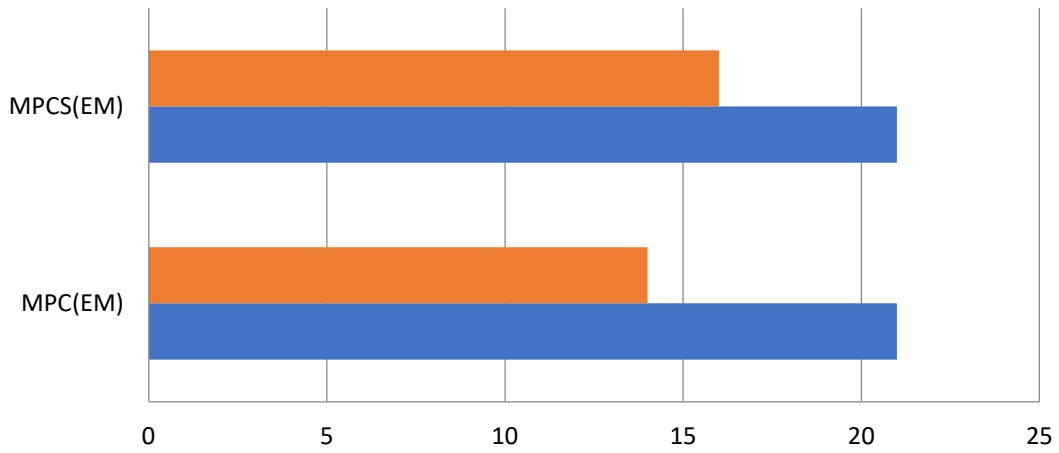

DEPARTMENT OF MATHEMATICS
RESULT ANALYSIS
2020 – 21

Sem 3

	MPC(EM)	MPCS(EM)
Passed	18	10
Appeared	21	12

Sem 4

	MPC(EM)	MPCS(EM)
Passed	14	10
Appeared	20	12

Sem 5 (Paper 5)

	MPC(EM)	MPCS(EM)
Passed	14	16
Appeared	21	21

Sem 5 (Paper 6)

	MPC(EM)	MPCS(EM)
Passed	20	18
Appeared	21	21

Sem 6 (Paper 7)

	MPC(EM)	MPCS(EM)
Passed	14	20
Appeared	19	22

Sem 6 (Paper 8A)

	MPC(EM)	MPCS(EM)
Passed	12	14
Appeared	19	22

Sem 6 (Paper 8B)

	MPC(EM)	MPCS(EM)
Passed	18	20
Appeared	19	22