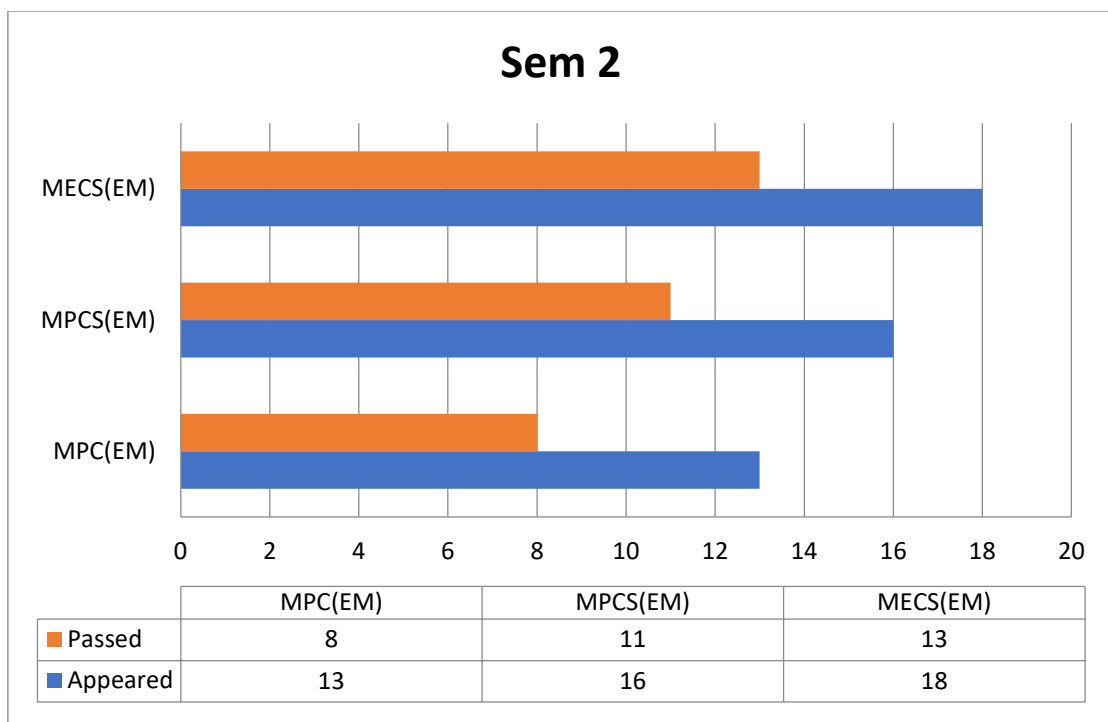

DEPARTMENT OF MATHEMATICS
RESULT ANALYSIS
2020 – 21

Sem 3

	MPC(EM)	MPCS(EM)
Passed	18	10
Appeared	21	12

Sem 4

	MPC(EM)	MPCS(EM)
Passed	14	10
Appeared	20	12

Sem 5 (Paper 5)

	MPC(EM)	MPCS(EM)
Passed	14	16
Appeared	21	21

Sem 5 (Paper 6)

	MPC(EM)	MPCS(EM)
Passed	20	18
Appeared	21	21

Sem 6 (Paper 7)

	MPC(EM)	MPCS(EM)
Passed	14	20
Appeared	19	22

Sem 6 (Paper 8A)

	MPC(EM)	MPCS(EM)
Passed	12	14
Appeared	19	22

Sem 6 (Paper 8B)

	MPC(EM)	MPCS(EM)
Passed	18	20
Appeared	19	22