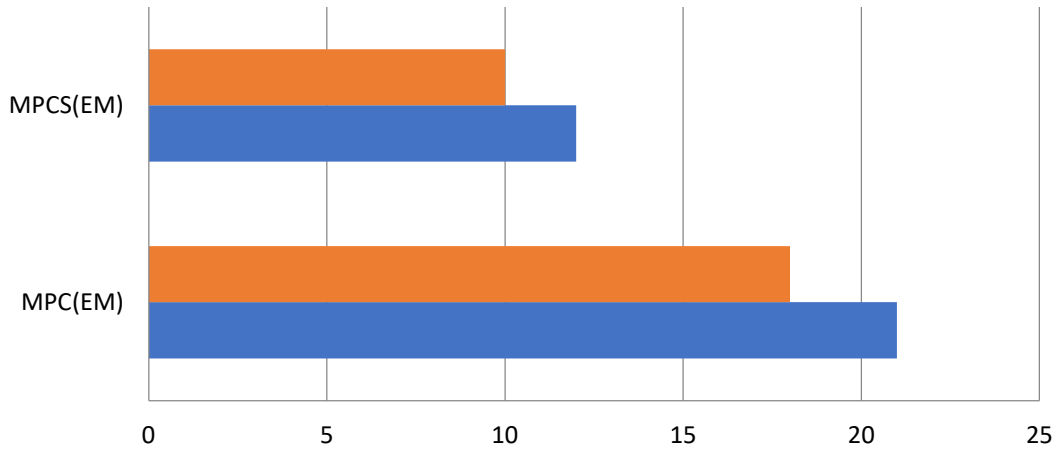

DEPARTMENT OF MATHEMATICS
RESULT ANALYSIS
2020 – 21

Sem 3

	MPC(EM)	MPCS(EM)
Passed	18	10
Appeared	21	12

Sem 4

	MPC(EM)	MPCS(EM)
Passed	14	10
Appeared	20	12

Sem 5 (Paper 5)

	MPC(EM)	MPCS(EM)
Passed	14	16
Appeared	21	21