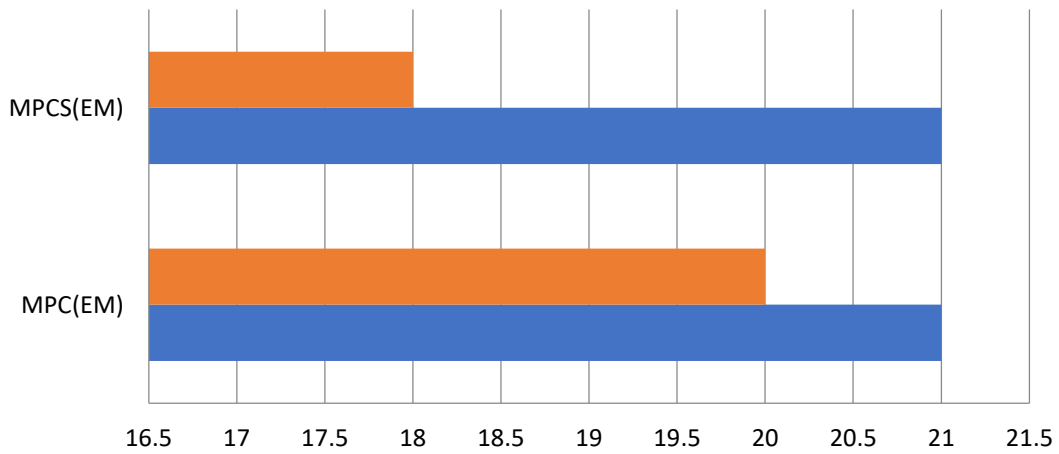

DEPARTMENT OF MATHEMATICS
RESULT ANALYSIS
2020 – 21

Sem 3

	MPC(EM)	MPCS(EM)
Passed	18	10
Appeared	21	12

Sem 4

	MPC(EM)	MPCS(EM)
Passed	14	10
Appeared	20	12

Sem 5 (Paper 5)

	MPC(EM)	MPCS(EM)
Passed	14	16
Appeared	21	21

Sem 5 (Paper 6)

	MPC(EM)	MPCS(EM)
Passed	20	18
Appeared	21	21

Sem 6 (Paper 7)

	MPC(EM)	MPCS(EM)
Passed	14	20
Appeared	19	22

Sem 6 (Paper 8A)

	MPC(EM)	MPCS(EM)
Passed	12	14
Appeared	19	22

Sem 6 (Paper 8B)

	MPC(EM)	MPCS(EM)
Passed	18	20
Appeared	19	22