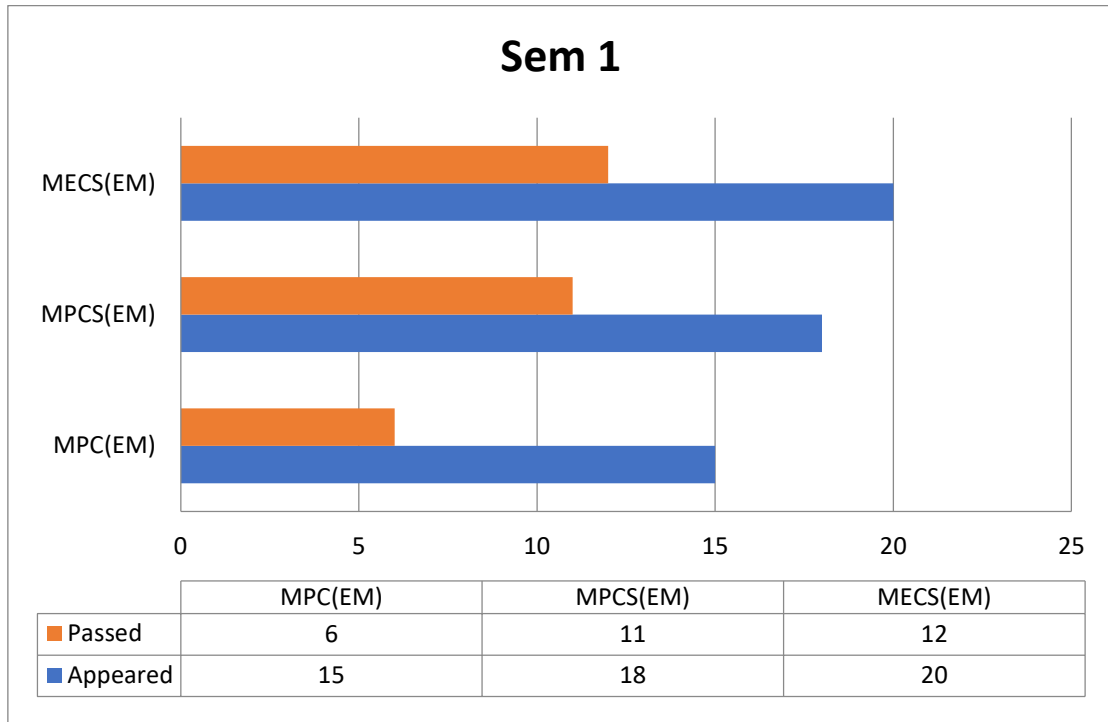

DEPARTMENT OF MATHEMATICS
RESULT ANALYSIS
2020 – 21

Sem 3

	MPC(EM)	MPCS(EM)
Passed	18	10
Appeared	21	12

Sem 4

	MPC(EM)	MPCS(EM)
Passed	14	10
Appeared	20	12

Sem 5 (Paper 5)

	MPC(EM)	MPCS(EM)
Passed	14	16
Appeared	21	21

Sem 5 (Paper 6)

	MPC(EM)	MPCS(EM)
Passed	20	18
Appeared	21	21

Sem 6 (Paper 7)

	MPC(EM)	MPCS(EM)
Passed	14	20
Appeared	19	22

Sem 6 (Paper 8A)

	MPC(EM)	MPCS(EM)
Passed	12	14
Appeared	19	22

Sem 6 (Paper 8B)

	MPC(EM)	MPCS(EM)
Passed	18	20
Appeared	19	22